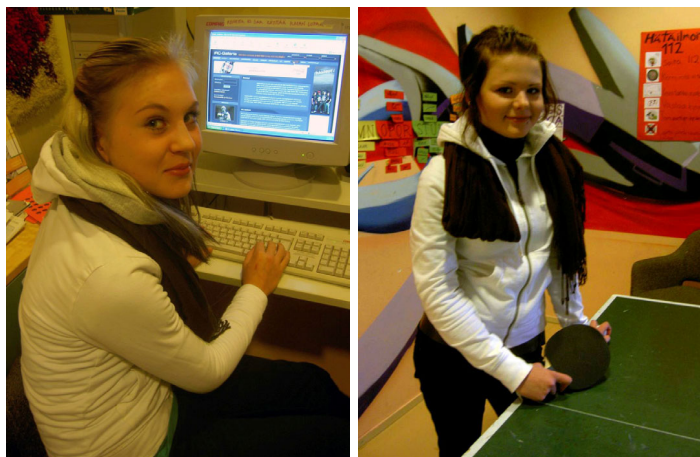

JYVÄSKYLÄ
human technology city ~

ACTIVITIES AT THE YOUTH FACILITIES, WHAT IS THIS?

- Information on youth facilities of Youth
Department, City of Jyväskylä

What are the activities at the youth facilities?

The activities at the youth facilities are offering a secure alternative for youth recreation and they are not affected by religious or political matters. Activities are primarily offered free of charge. City of Jyväskylä has youth facilities at four different locations. As a bought service, there are also activities at Jyväskylä Street Mission registered association's youth centre called Café Center where activities differs slightly compared to other youth facilities.

Who are the activities aimed at and when are they held?

13-18-year-old young people can use the youth facilities, but there are also some activities and clubs for younger children at some of the centres. The youth facilities at Huhtasuo, Keltinmäki, Kuokkala and Säynätsalo are open several evenings a week. Café Center is open every evening of the week. About once a month, usually on a Friday night, the centres organise evening cafes and during that time the youth facilities are open a little later. Different kinds of clubs are also organised at the youth facilities.